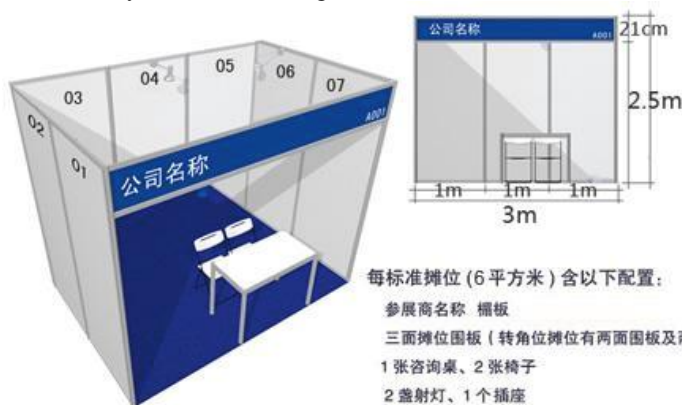

Standard Stand

£1500

The Shell scheme stand package includes the following:

- ✓ 6sq mtrs stand
- ✓ Space, panel walls and carpet
- ✓ Front desk & 2 chairs
- ✓ Fascia
- ✓ Power socket and Lights
- ✓ Wastepaper bin
- ✓ Show guide & UK brochure entries
- ✓ UK Pavilion Hanging banner
- ✓ One day mission to visit government officials

Designer Package from £8500

There are designer packages available for stand 16+ sq mtrs.
The package includes:

- ✓ Space (from 16sq mtr)
- ✓ Carpet
- ✓ Special design stand
- ✓ Chairs
- ✓ Desk
- ✓ Fascia
- ✓ Electric point
- ✓ One day mission to visit government officials