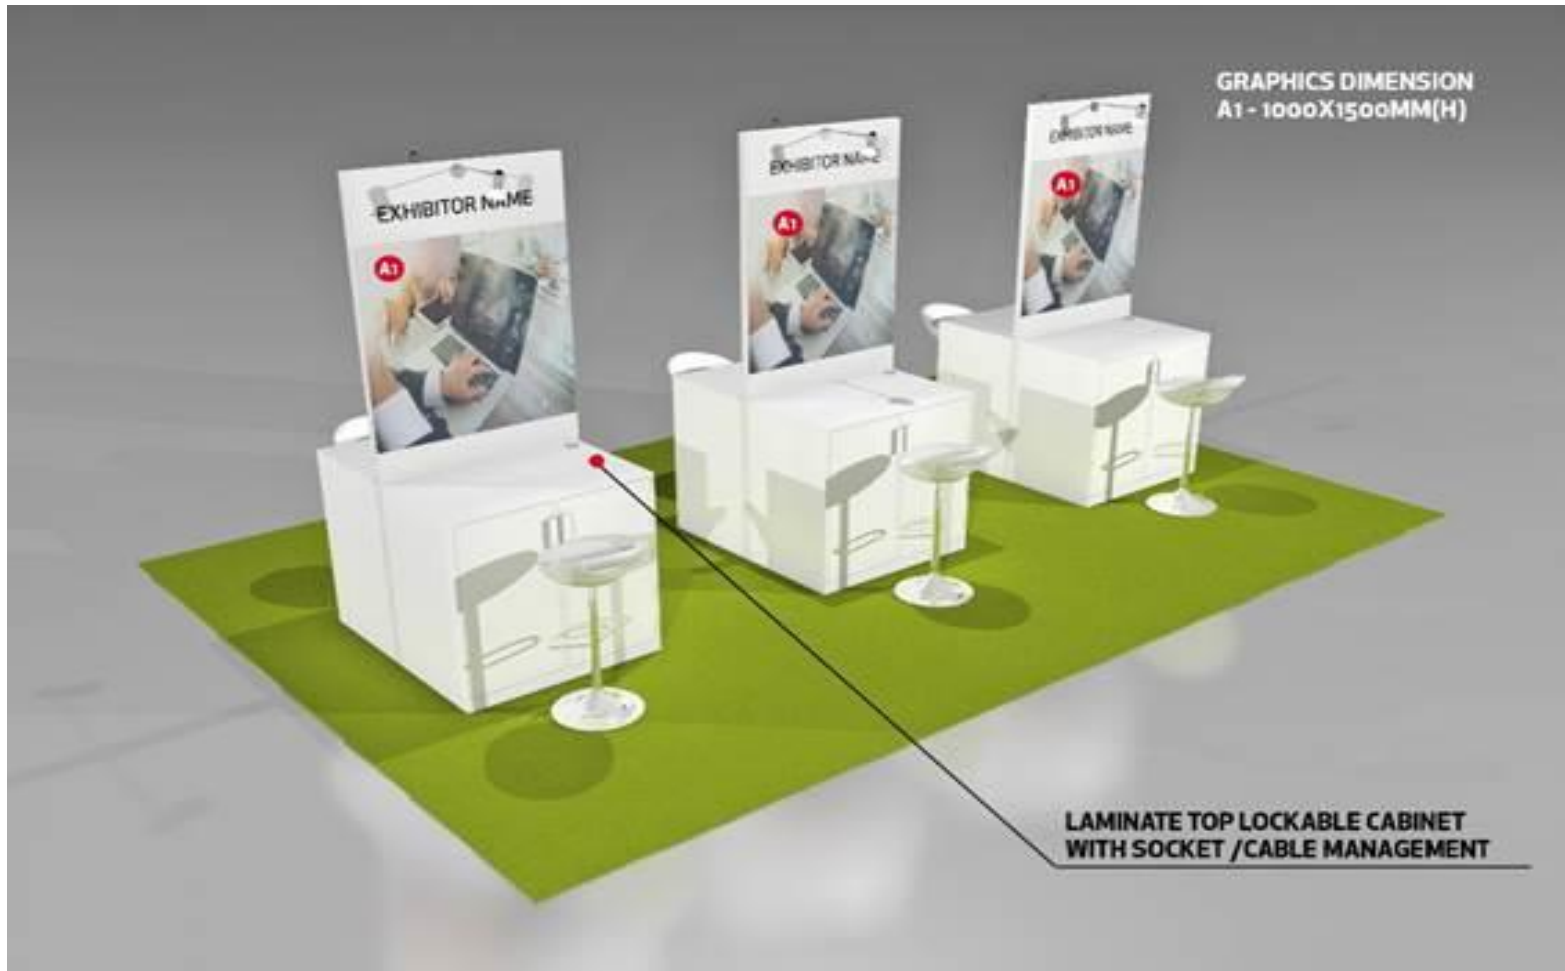

The logo for 'bett' is located in the top left corner. It consists of the word 'bett' in a white, lowercase, sans-serif font, enclosed within a dark purple oval. The background of the slide features a grid of small white dots in the top left corner and a large, abstract geometric shape in shades of purple and blue that overlaps the text and the person's image.

bett

Bett Asia Summit 2018 – BESA members pavilion proposal

14-15 November
Kuala Lumpur
Malaysia

BESA member pavilion – pod offer

Package includes:

ONSITE

- Pod – 1m wide x 0.5m deep
- 1 x socket
- 2 x stools
- 1 x logo

MARKETING

- Logo and 50 word profile on website
- Logo and 50 word profile in event guide

COST to BESA members - £2500 + VAT (only 15 available)

POD – example graphic

The logo for 'bett' is located in the top left corner. It consists of the word 'bett' in a white, lowercase, sans-serif font, centered within a dark purple oval. The oval is set against a light blue background with a white dotted grid pattern.