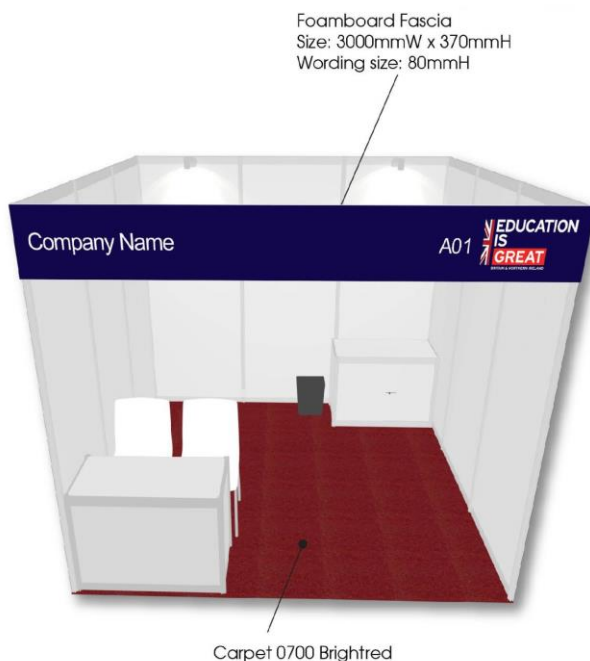

UK Learning & Teaching Expo Pavilion Packages

What are the Options?

UK companies who exhibit in the UK Pavilion at LTE 2020 have two options:

A. Taking a 9 square metre stand within the Pavilion

A stand at LTE within the UK Pavilion provides UK companies with the full LTE exhibit package:

- Fascia with company name
- 2 x 100w spotlight
- 1 x information counter and 2 x white folding chairs
- 1 x lockable cabinet
- 1 x 500w electric socket
- 1 x waste bin
- Carpet & stand walls
- Show catalogue entry
- Seminar opportunity

UK Pod Participation Details

Type of booth	Booth Facilities	Fee (USD\$)
Pod Stand (4sqm)	<ul style="list-style-type: none"> • Fascia board with company name in Chinese and English and booth number • 1 x LED long-arm spotlight • 1 x lockable cabinet • – 1m (L) x 0.5m (W) x 1m (H) Needle punch carpet Share of 1 x well-trained helper (Two stands share one person) 	\$2,620