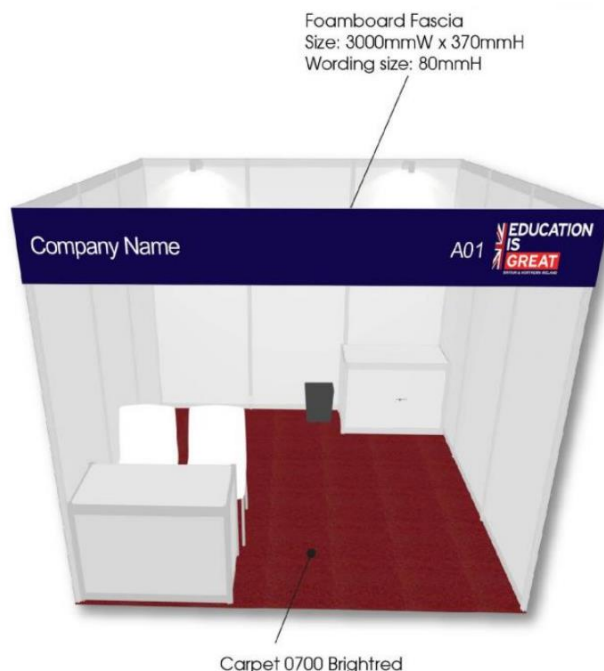

A. Taking a 9 square metre stand within the Pavilion

A stand at LTE within the UK Pavilion provides UK companies with the full LTE exhibit package:

- Fascia with company name
- 2 x 100w spotlight
- 1 x information counter and 2 x white folding chairs
- 1 x lockable cabinet
- 1 x 500w electric socket
- 1 x waste bin
- Carpet & stand walls
- Show catalogue entry
- Seminar opportunity

UK Pod Participation Details

Type of booth	Booth Facilities	Fee (USD\$)
Pod Stand (4sqm)	<ul style="list-style-type: none"> • Fascia board with company name in Chinese and English and booth number • 1 x LED long-arm spotlight • 1 x lockable cabinet • – 1m (L) x 0.5m (W) x 1m (H) Needle punch carpet Share of 1 x well-trained helper (Two stands share one person) 	\$2,620